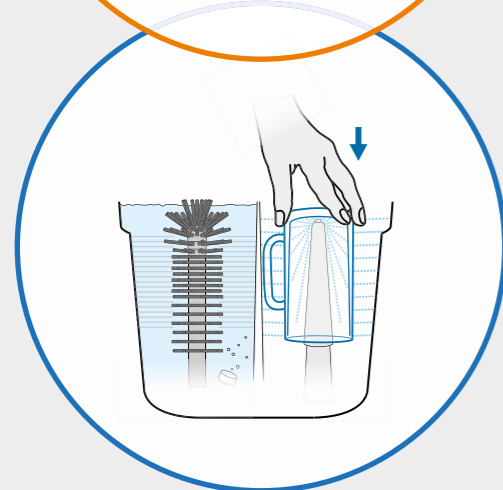

Robust construction, quick connection, perfect performance.

And on top: simplest maintenance.

NU[®] pro Iceblue PORTABLE

All over ready for use – without sink!

Just place the drain hose to the water outlet and wash independently.

NU[®] pro Iceblue EINBAU

Less space? One sink only? NU[®] pro Iceblue can be built in easily. Just create a cutting out with the help of our template and hang in the NU[®].

Best engineering

100% HYGIENICALLY CLEANING

PRE-WASHING

- 1 Use original SPÜLBOY® glass washing tablets in the brush pot.
- 2 Move the glass completely over the brush at least 3-5 times with rapid up and down movements. Don't turn!

CLEAR-RINSING

- 3 Allow draining over the pre-wash pot before rinsing thoroughly from the in- and outside for 2-3 seconds.
- 4 Daily cleanse of the brushes as well as the device itself guarantees hygienic cleaning of your glasses.

Cleaning and cooling

Our head valve guarantees perfect freshwater circulation through the inside of the glass.

Along with the fact that the glass is still wet after cleaning, the head valve also allows the glasses to cool down before being held under the next tap.