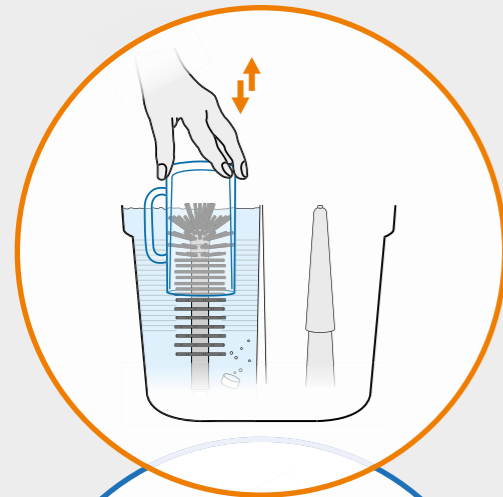

Robust construction, quick connection, perfect performance.

And on top: simplest maintenance.

NU[®] pro Iceblue PORTABLE

All over ready for use – without sink!

Just place the drain hose to the water outlet and wash independently.

NU[®] pro Iceblue EINBAU

Less space? One sink only? NU[®] pro Iceblue can be built in easily. Just create a cutting out with the help of our template and hang in the NU[®].

Best engineering

100% HYGIENICALLY CLEANING

PRE-WASHING

- 1 Use original SPÜLBOY® glass washing tablets in the brush pot.
- 2 Move the glass completely over the brush at least 3-5 times with rapid up and down movements. Don't turn!

CLEAR-RINSING

- 3 Allow draining over the pre-wash pot before rinsing thoroughly from the in- and outside for 2-3 seconds.
- 4 Daily cleanse of the brushes as well as the device itself guarantees hygienic cleaning of your glasses.

Cleaning and cooling

Our head valve guarantees perfect freshwater circulation through the inside of the glass.

Along with the fact that the glass is still wet after cleaning, the head valve also allows the glasses to cool down before being held under the next tap.