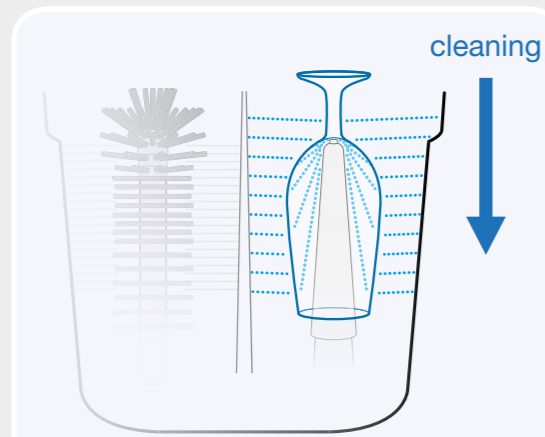

PRE-WASHING

- 1 Use original SPÜLBOY® glass washing tablets in the brush pot.
- 2 Move the glass completely over the brush at least 3-5 times with rapid up and down movements. Don't turn!

CLEAR-RINSING

- 3 Allow draining over the pre-wash pot before rinsing thoroughly from the in- and outside for 2-3 seconds.
- 4 Daily cleanse of the brushes as well as the device itself guarantees hygienic cleaning of your glasses.

Double rinsing power

Our rinsing mechanism allows an all-around hygiene for your glasses.

The flexible telescope rinsing accommodates an easy and elegant way of cleaning of glasses, including the stem and base. Ideal for glasses with a handle and jugs.

Cleaning and cooling

Our head valve guarantees perfect freshwater circulation through the inside of the glass.

Along with the fact that the glass is still wet after cleaning, the head valve also allows the glasses to cool down before being held under the next tap.