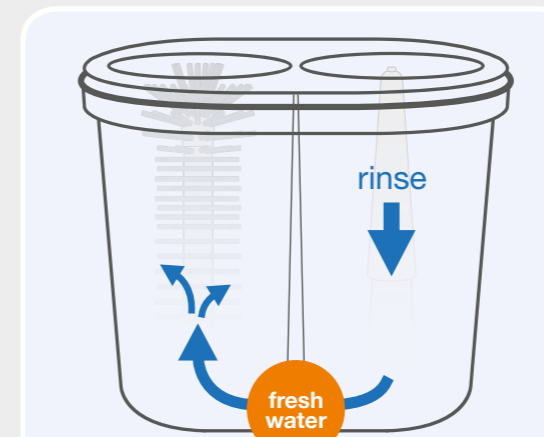

Cleaning and cooling

Our head valve guarantees perfect freshwater circulation through the inside of the glass.

Along with the fact that the glass is still wet after cleaning, the head valve also allows the glasses to cool down before being held under the next tap.

Save smart.

- up to 80% cost savings compared to glasswashers
- gentle on glasses and decor
- low detergent consumption

Unique

With every application of the rinsing mechanism, an automatic refill of freshwater is set into motion in the pre-rinse pot, guaranteeing a constant freshwater circulation.

No1 of manual glasswashers!

Big plus! The SPÜLBOY® add ons

GLASS WASHING TABS

Sustained, environmental friendly and biodegradable. The original SPÜLBOY® glass washing tablets.

100% Hygiene

BRUSH SANITIZER

The perfect addition to the tabs. Together unbeatable clean