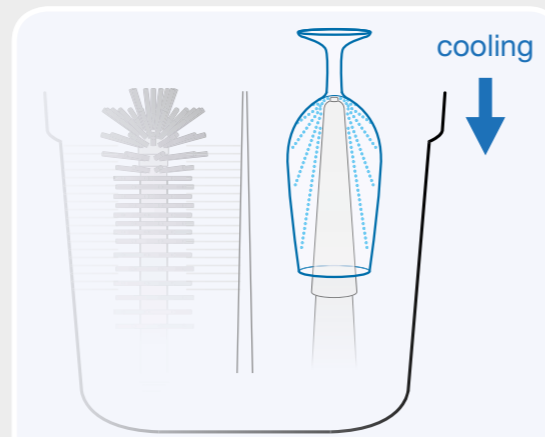

Double rinsing power

Our rinsing mechanism allows an all-around hygiene for your glasses.

The flexible telescope rinsing accommodates an easy and elegant way of cleaning of glasses, including the stem and base. Ideal for glasses with a handle and jugs.

Cleaning and cooling

Our head valve guarantees perfect freshwater circulation through the inside of the glass.

Along with the fact that the glass is still wet after cleaning, the head valve also allows the glasses to cool down before being held under the next tap.