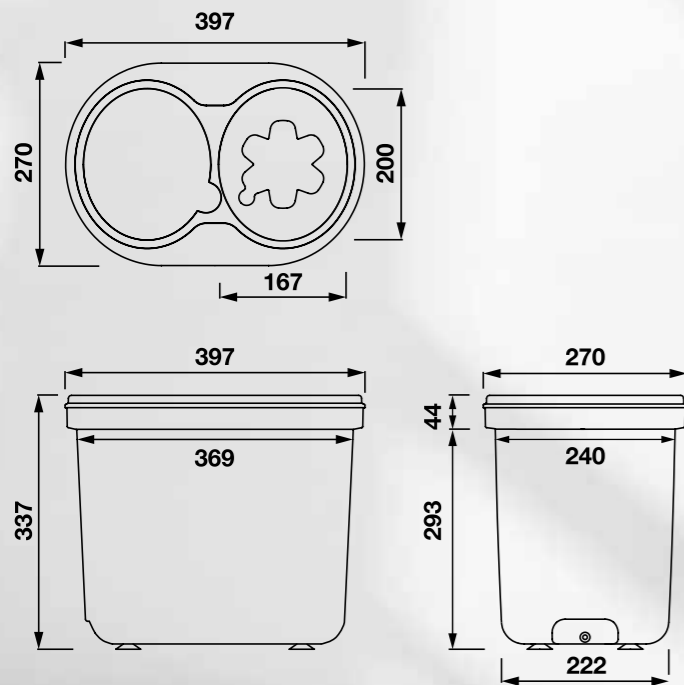

One device, the solution: Sustainability at it's best!

The NU[®] generation

NU[®] DIMENSIONS

Hygienic Design

Sealed construction, with no corners, edges or indentations.

Quality

100% made in Germany! Dispenses with many individual and spare parts. In need just change the brushes.